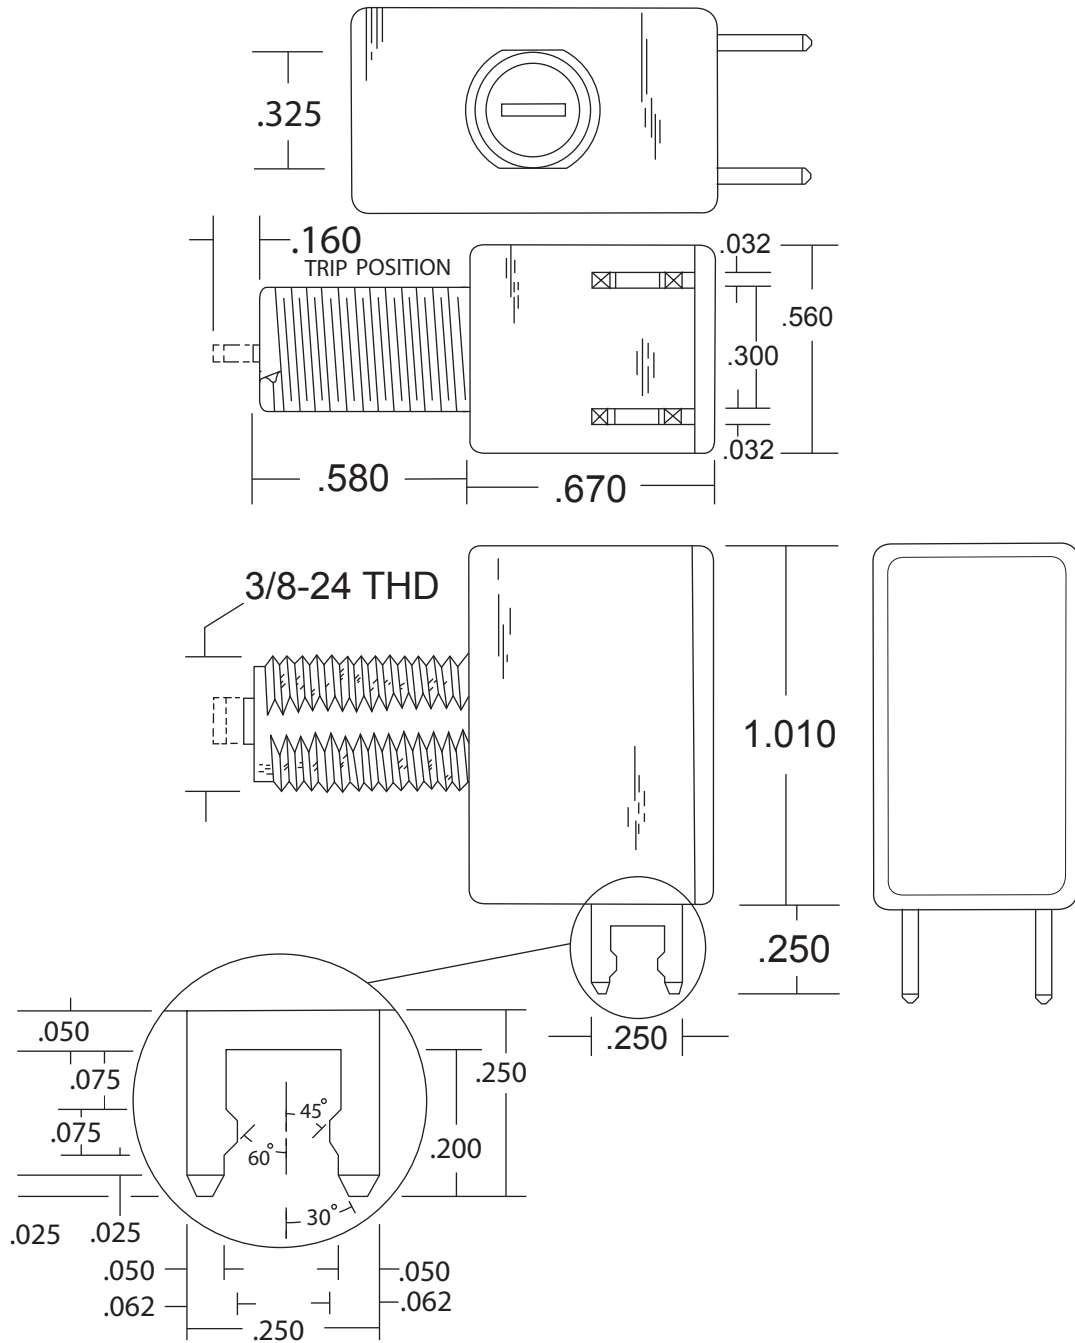

MB1 CIRCUIT BREAKER PC MODEL

1260 Rt. 22 West Mountainside NJ 07092