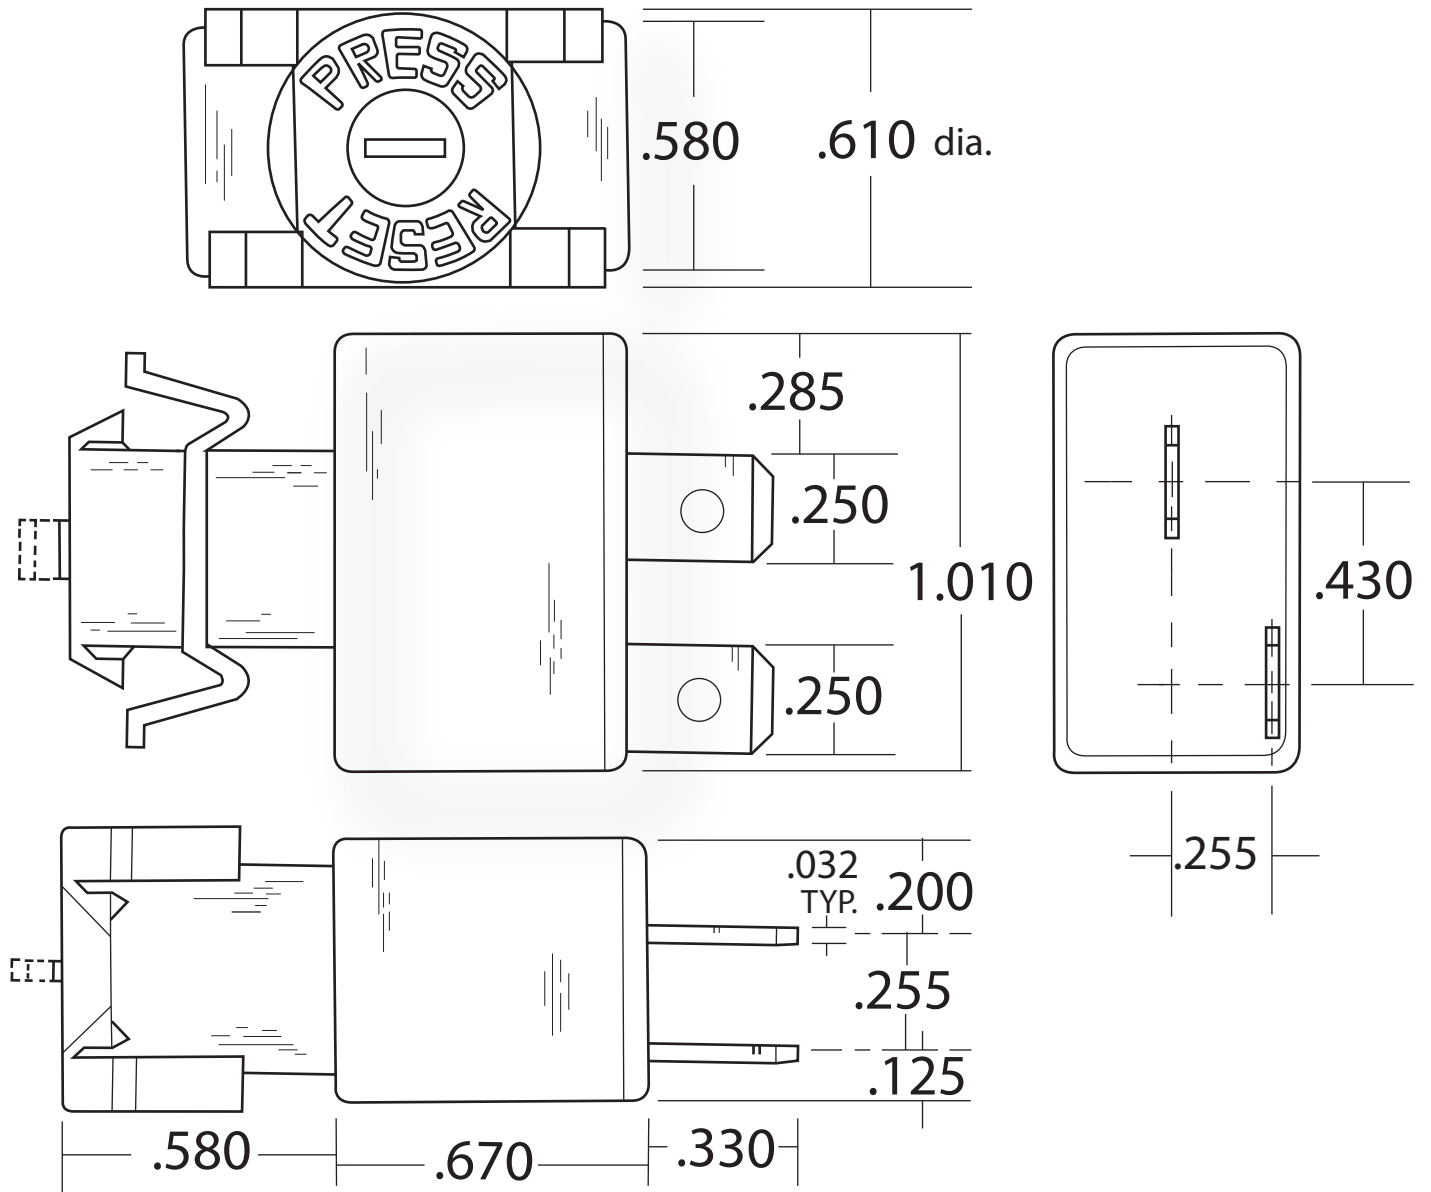

MB1 CIRCUIT BREAKER SNAP IN MODEL

1260 Rt. 22 West Mountainside NJ 07092