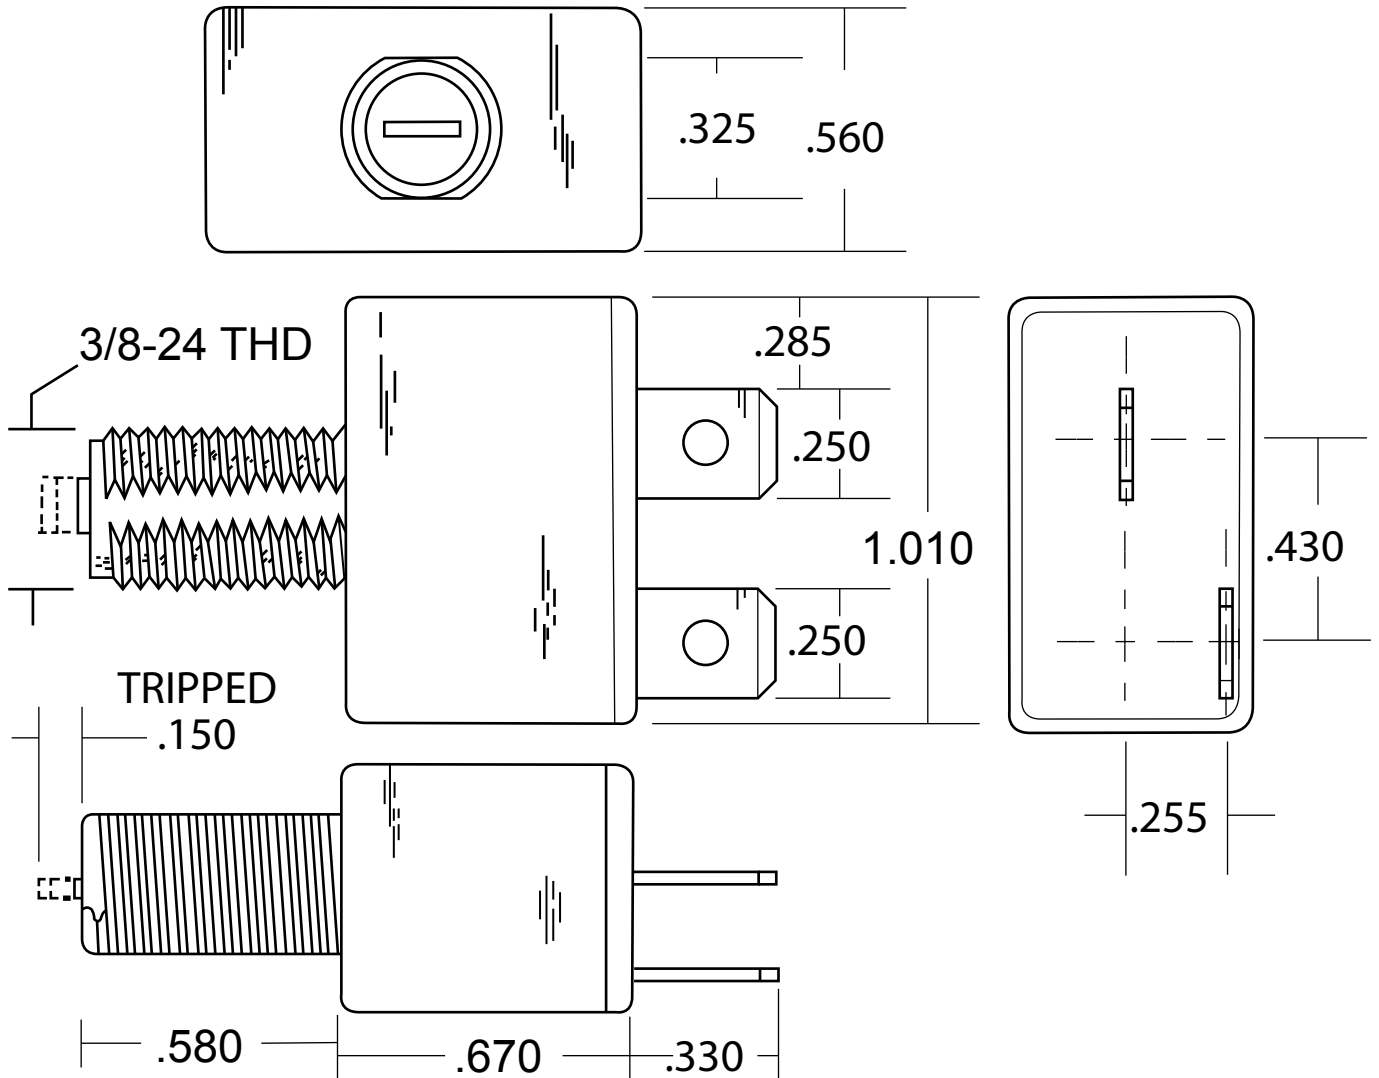

MB1 CIRCUIT BREAKER THREADED MOUNT

1260 Rt. 22 West Mountainside NJ 07092