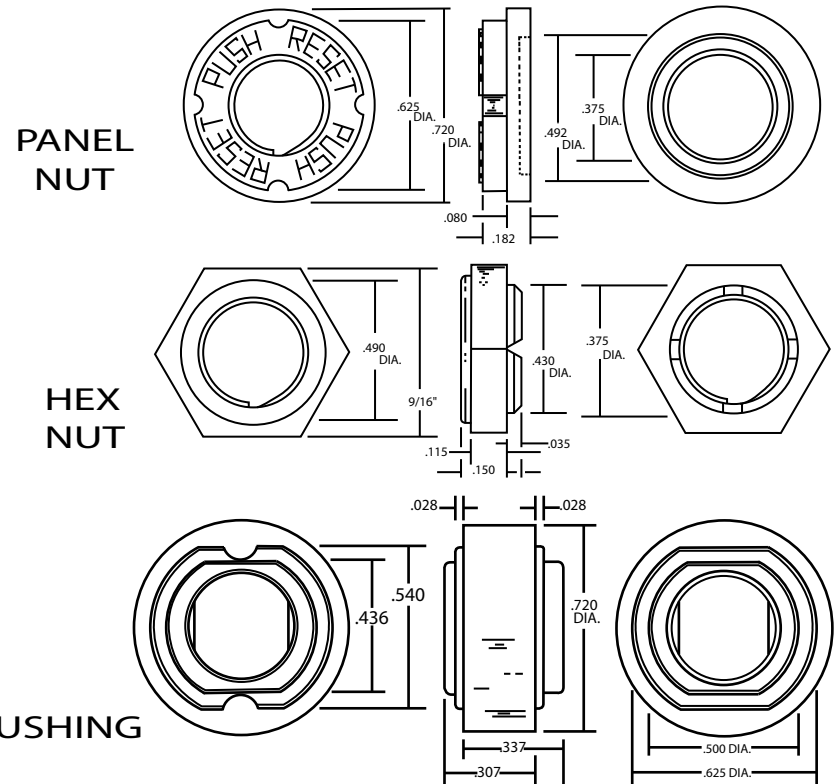

MB1 CIRCUIT BREAKER THREADED MOUNT

MOUNTING HARDWARE