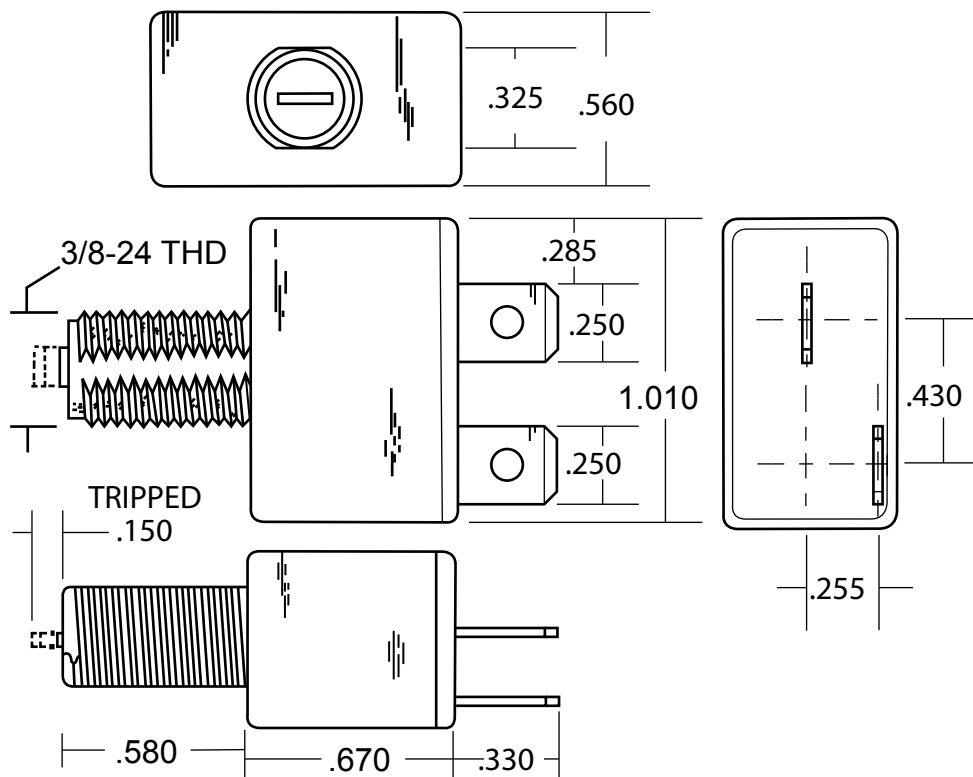

MB1 CIRCUIT BREAKER THREADED MOUNT

MOUNTING HARDWARE